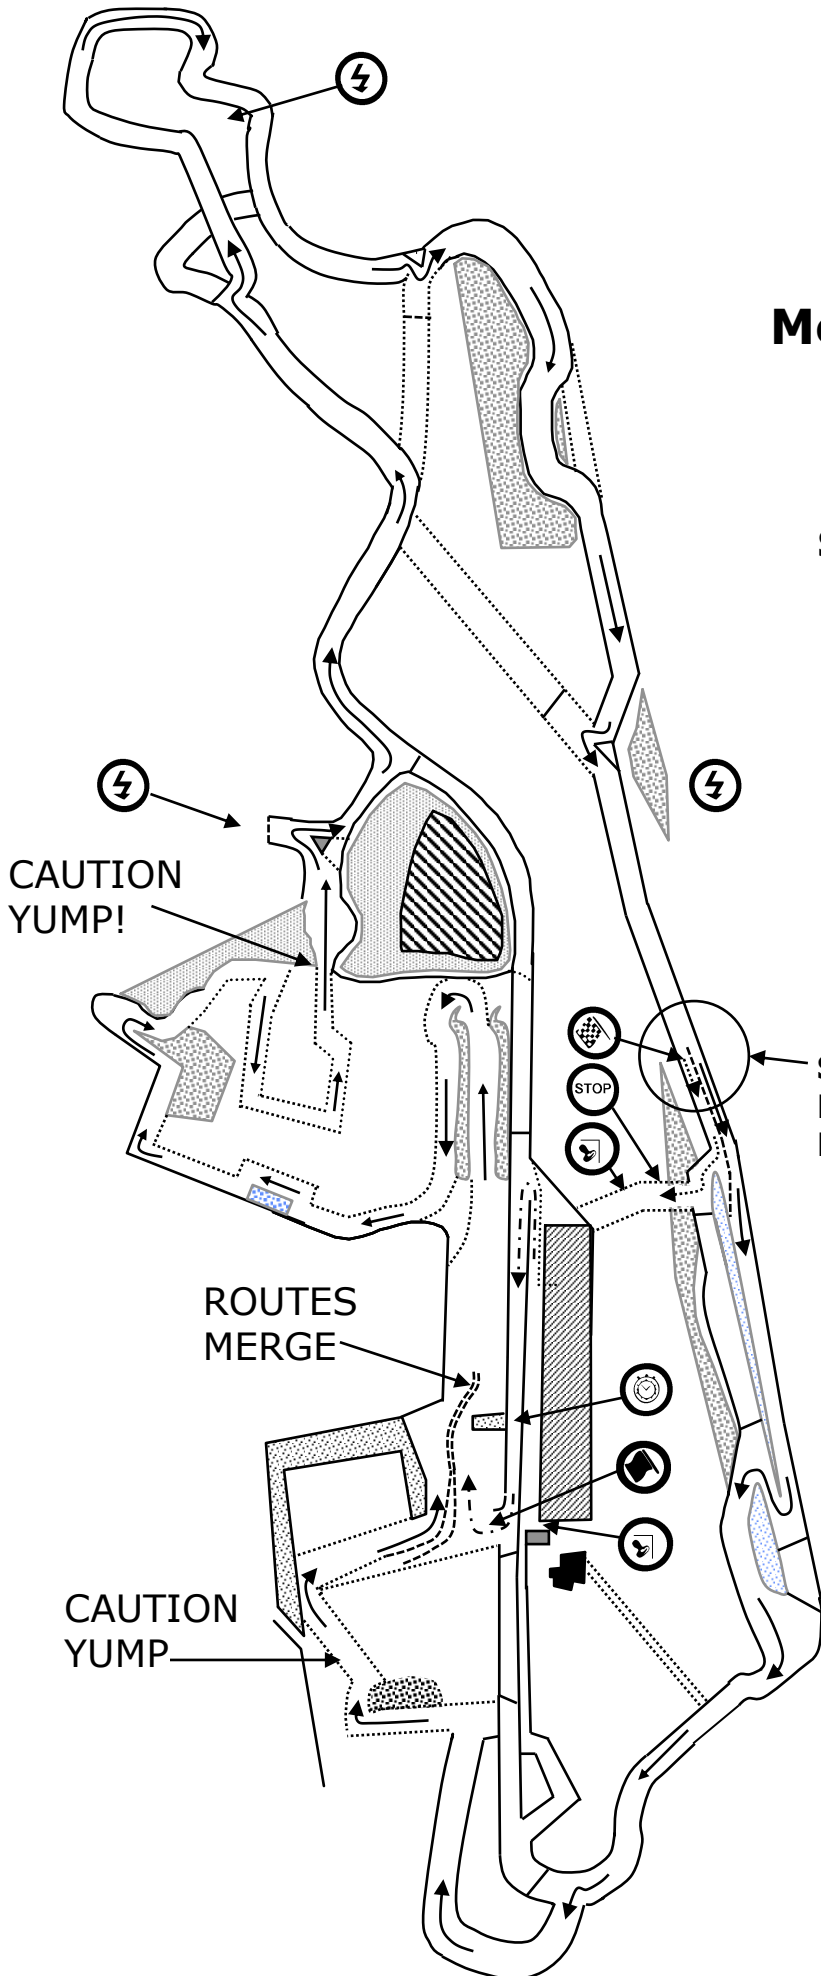

# RACE & RALLY STAGES 2023 **ROAD BOOK**

**RATHFRILAND  
MOTOR CLUB**  
**RACE & RALLY STAGES**

**11<sup>TH</sup> MARCH 2023**

**SPECIAL STAGES 1&2**

Stage Length - 5.4 Miles

Bogey Time - 4'20"

Target Time - 12'00"

-----> Lap 1

————> Common Route

Not to scale

**RATHFRILAND**  
**MOTOR CLUB**  
**McGRADY INSURANCE**  
**STAGES**

**11<sup>TH</sup> March 2023**

**SPECIAL STAGES 3&4**

Stage Length - 6.6 miles

Bogey Time - 5'17"

Target Time - 13'00"

-----> Lap 1

————> Common Route

Not to scale

**Split Route**  
**Lap 1 KEEP LEFT**  
**Lap 2 KEEP RIGHT TO**  
**FINISH**

**RATHFRILAND  
MOTOR CLUB  
McGRADY INSURANCE  
STAGES**

**11<sup>TH</sup> March 2023**

**SPECIAL STAGES 5 & 6**

Stage Length - 5.9 miles

Bogey Time - 4' 44"

Target Time - 12' 30"

-----> Lap 1

————> Common Route

Not to scale

**Split Route**  
Lap 1 KEEP RIGHT  
Lap 2 KEEP LEFT TO  
**FINISH**