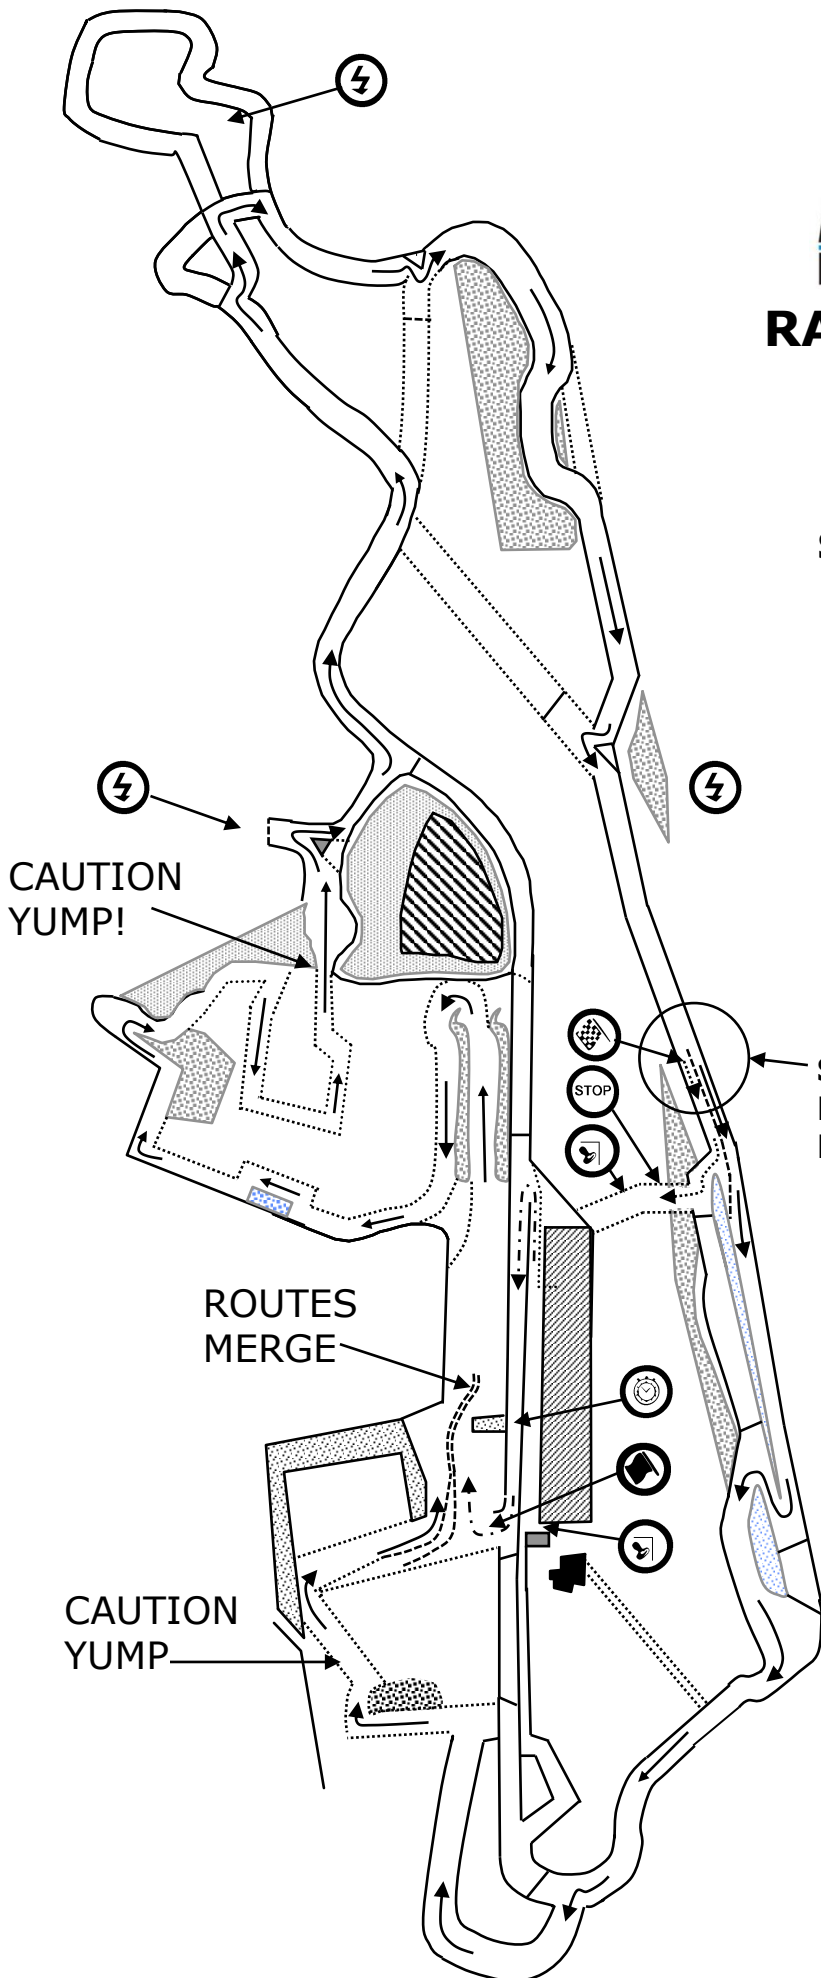

# RACE & RALLY STAGES 2023 **ROAD BOOK**

**RATHFRILAND  
MOTOR CLUB**  
**RACE & RALLY STAGES**

**11<sup>TH</sup> MARCH 2023**

**SPECIAL STAGES 1&2**

Stage Length - 5.4 Miles

Bogey Time - 4'20"

Target Time - 12'00"

-----> Lap 1

————> Common Route

Not to scale

**RATHFRILAND**  
**MOTOR CLUB**  
**McGRADY INSURANCE**  
**STAGES**

**11<sup>TH</sup> March 2023**

**SPECIAL STAGES 3&4**

Stage Length - 6.6 miles

Bogey Time - 5'17"

Target Time - 13'00"

-----> Lap 1

————> Common Route

Not to scale

**Split Route**  
**Lap 1 KEEP LEFT**  
**Lap 2 KEEP RIGHT TO**  
**FINISH**

**RATHFRILAND  
MOTOR CLUB  
McGRADY INSURANCE  
STAGES**

**11<sup>TH</sup> March 2023**

**SPECIAL STAGES 5 & 6**

Stage Length - 5.9 miles

Bogey Time - 4' 44"

Target Time - 12' 30"

-----> Lap 1

————> Common Route

Not to scale

**Split Route**  
Lap 1 KEEP RIGHT  
Lap 2 KEEP LEFT TO  
**FINISH**