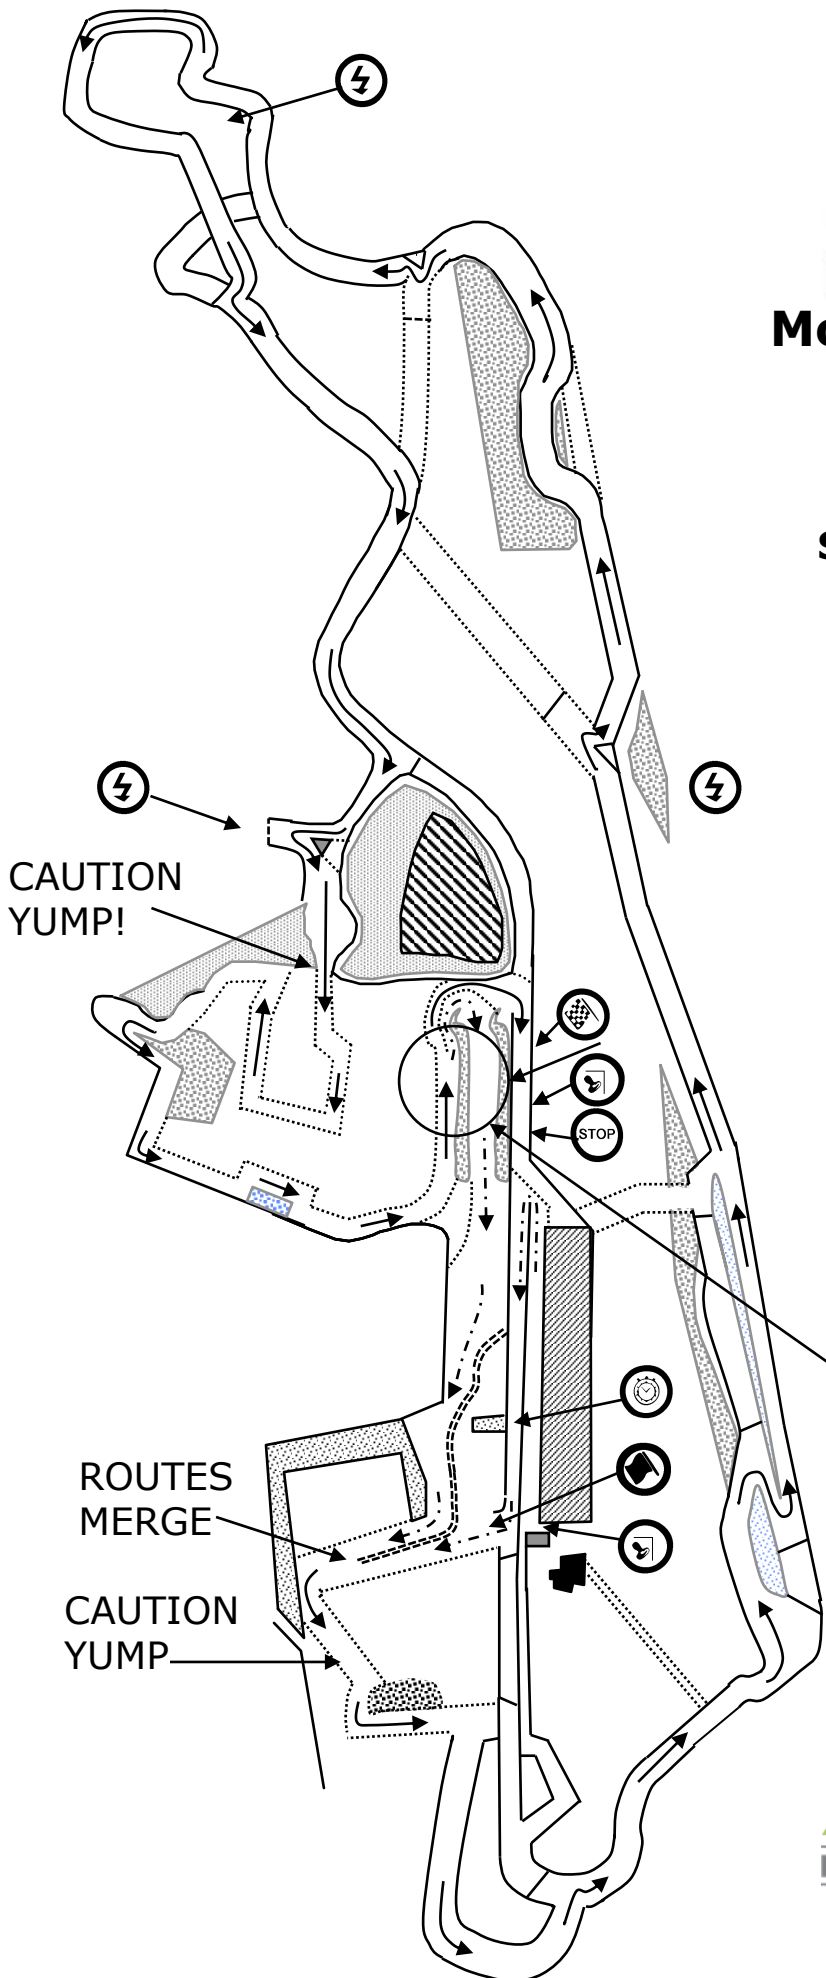

# RACE & RALLY STAGES 2023 **ROAD BOOK**

**RATHFRILAND  
MOTOR CLUB**  
**RACE & RALLY STAGES**

**11<sup>TH</sup> MARCH 2023**

**SPECIAL STAGES 1&2**

Stage Length - 5.4 Miles

Bogey Time - 4'20"

Target Time - 12'00"

Target Time - 13'00"

-----> Lap 1

————> Common Route

Not to scale

**Split Route**  
**Lap 1 KEEP LEFT**  
**Lap 2 KEEP RIGHT TO**  
**FINISH**

**RATHFRILAND  
MOTOR CLUB  
McGRADY INSURANCE  
STAGES**

**11<sup>TH</sup> March 2023**

**SPECIAL STAGES 5 & 6**

Stage Length - 5.9 miles

Bogey Time - 4' 44"

Target Time - 12' 30"

-----> Lap 1

————> Common Route

Not to scale

**Split Route**  
Lap 1 KEEP RIGHT  
Lap 2 KEEP LEFT TO  
**FINISH**

## PITS AREA